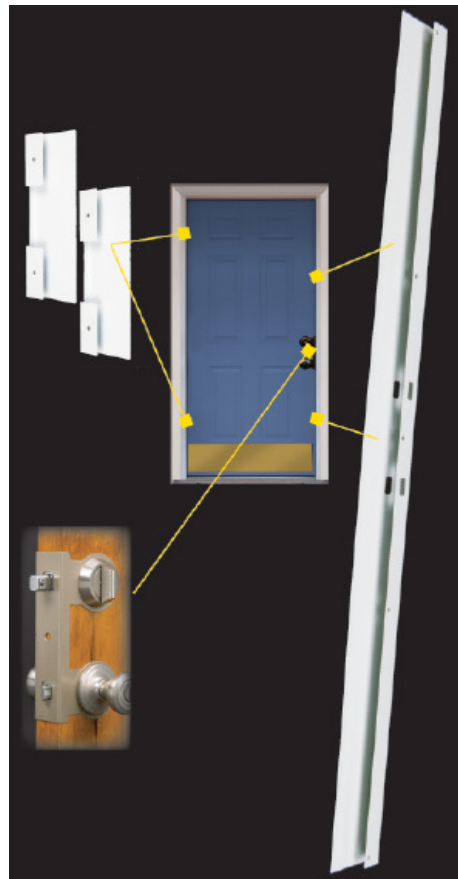

UNIVERSAL COMBO KITS

ACCENT SECURITY
 678-360-6883
www.cornerstonebuildingaccents.com

**UNIVERSAL COMBO KIT
 WHITE TWO-PIECE
 RECT. DOOR SHIELD**

\$95 ea + tax

Professional Installation in
 Metro Atlanta for **\$150**

**UNIVERSAL COMBO KIT
 BRONZE US10B DOOR
 SHIELD**

\$120 ea + tax

Professional Installation in
 Metro Atlanta for **\$150**

**UNIVERSAL COMBO KIT
 SATIN NICKEL DOOR
 SHIELD**

\$120 ea + tax

Professional Installation in
 Metro Atlanta for **\$150**