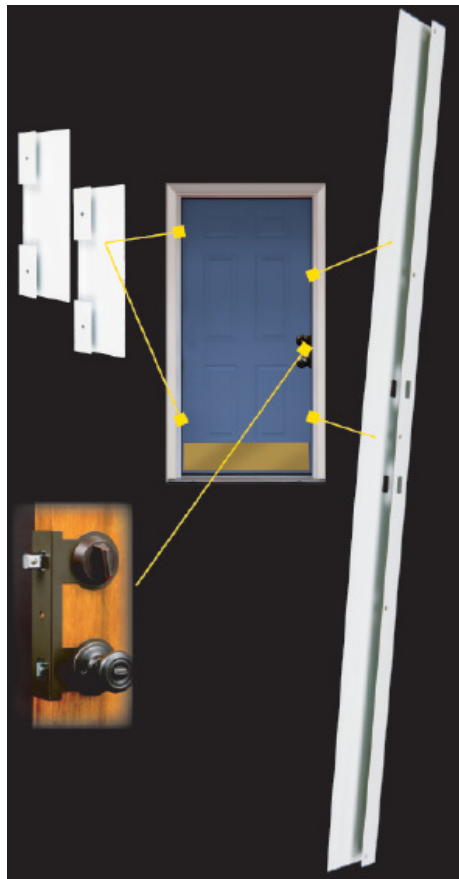

UNIVERSAL COMBO KITS

ACCENT SECURITY
 678-360-6883
www.cornerstonebuildingaccents.com

**UNIVERSAL COMBO KIT
 WHITE TWO-PIECE
 RECT. DOOR SHIELD**

\$95 ea + tax

Professional Installation in
 Metro Atlanta for **\$150**

**UNIVERSAL COMBO KIT
 BRONZE US10B DOOR
 SHIELD**

\$120 ea + tax

Professional Installation in
 Metro Atlanta for **\$150**

**UNIVERSAL COMBO KIT
 SATIN NICKEL DOOR
 SHIELD**

\$120 ea + tax

Professional Installation in
 Metro Atlanta for **\$150**