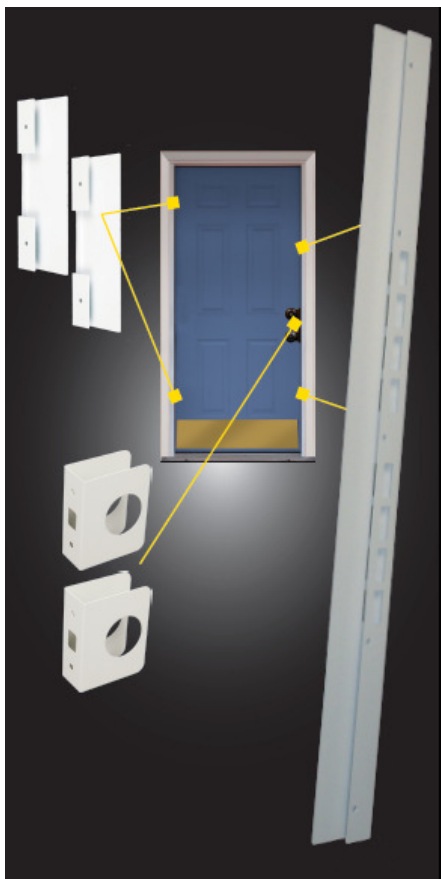

UNIVERSAL COMBO KITS

ACCENT SECURITY
 678-360-6883
www.cornerstonebuildingaccents.com

**UNIVERSAL COMBO KIT
 WHITE TWO-PIECE
 RECT. DOOR SHIELD**

\$95 ea + tax

Professional Installation in
 Metro Atlanta for **\$150**