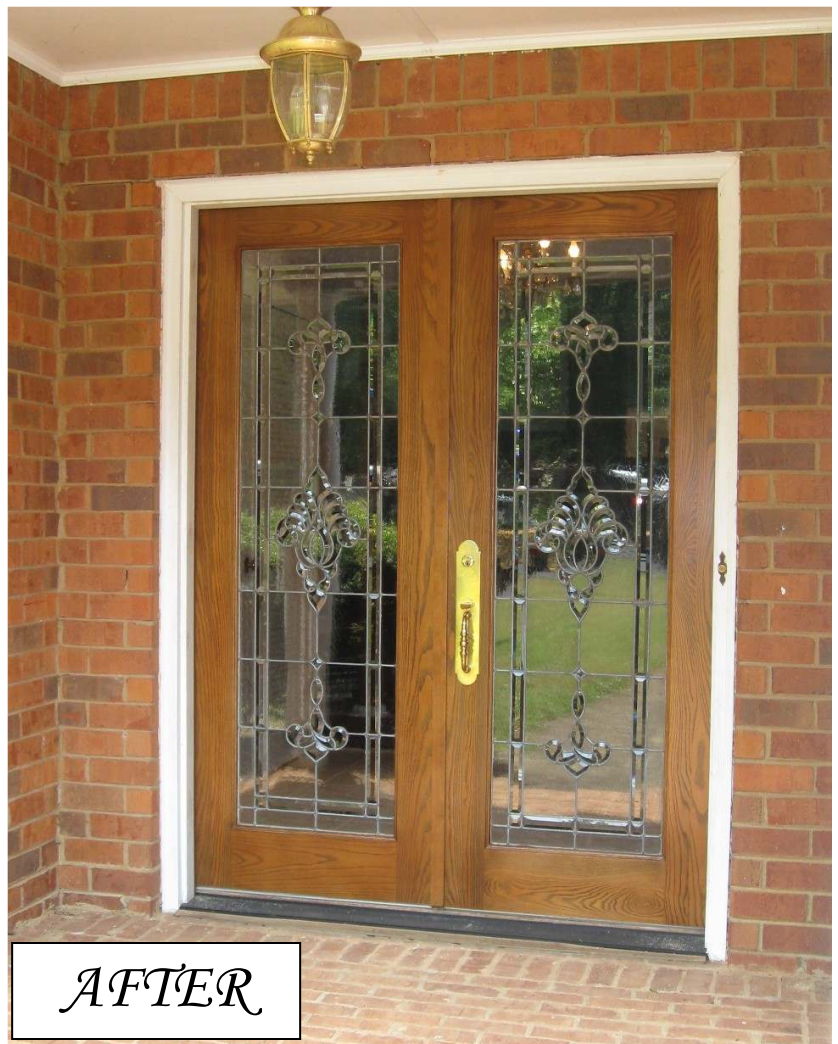

Contact us today
for a professional
on-site
consultation

678-360-6883