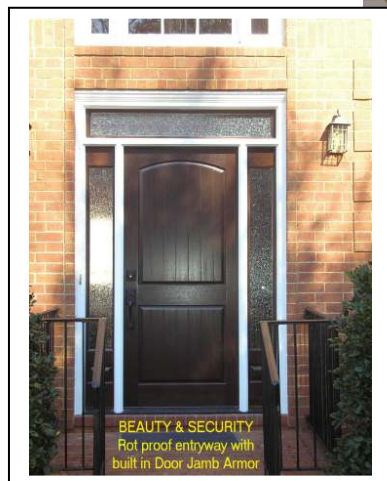

Accent Curb Appeal

Contact us today
for a professional
on-site
consultation

678-360-6883

Post Home Invasion Damage to
custom door, glass, & jamb
This Home had an alarm system!!

BEFORE

This homeowner was the victim of a home invasion and required a complete entryway replacement.

The rot proof jamb features a factory integrated Door Jamb Armor.

The Bevel King Craftsman style mahogany plank door, sidelights and transom are finished in Walnut stain. The energy efficient Rain textured insulated glass allows light entry while providing obscurity.